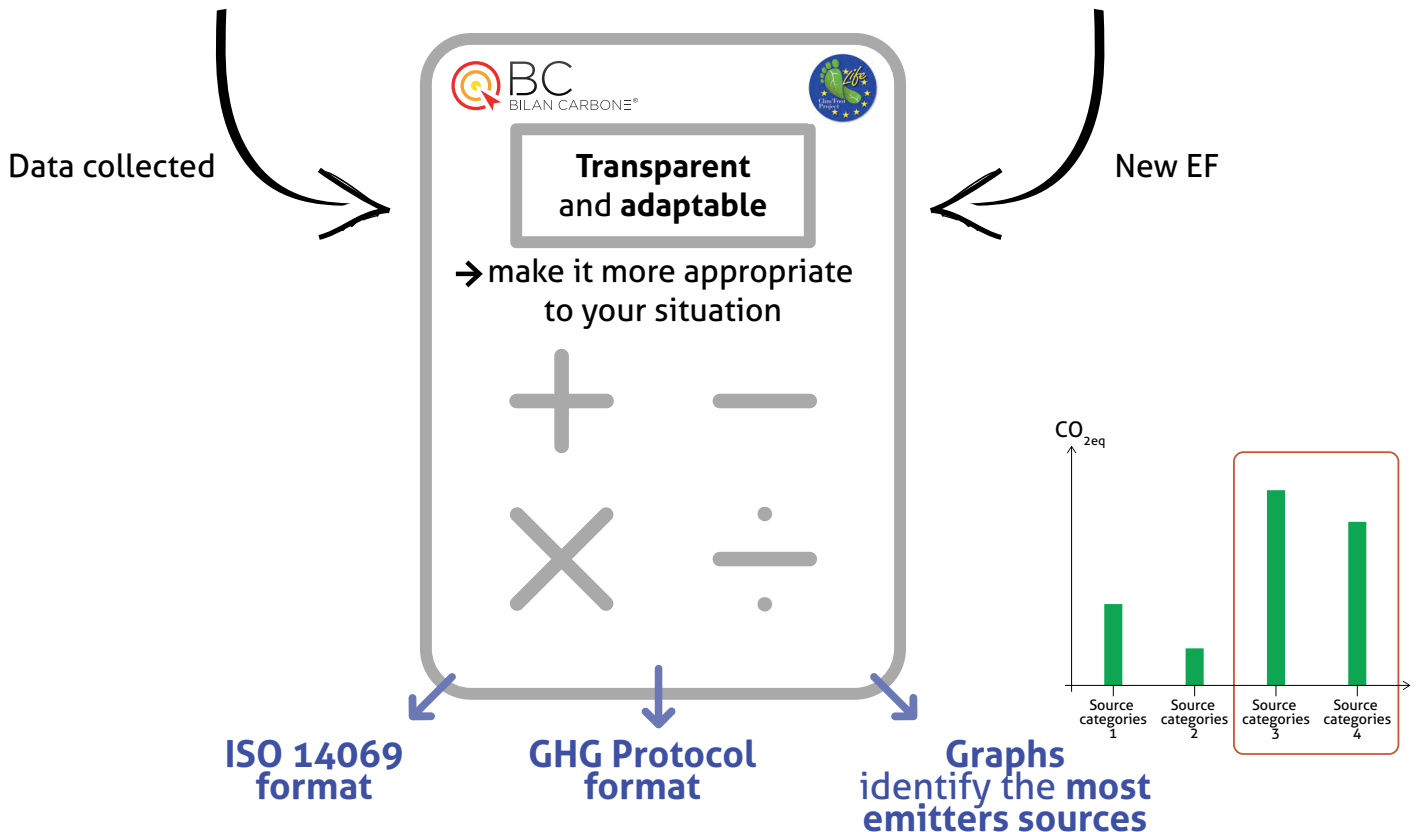

# The Bilan Carbone® CLIM'FOOT calculation tool: HOW DOES IT WORK?

This tool is in the core of the methodology to calculate carbon footprint of organisation.  
An **ambitious objective**: estimate emissions generated by organisations' activities.

Defining the perimeter and make a cartography of the flows

- Excellent recommendations for reporting
- Action plan for GHG emission reduction on a long-term basis

NOW IT IS TIME TO ACT

Ideas

Plan

Action