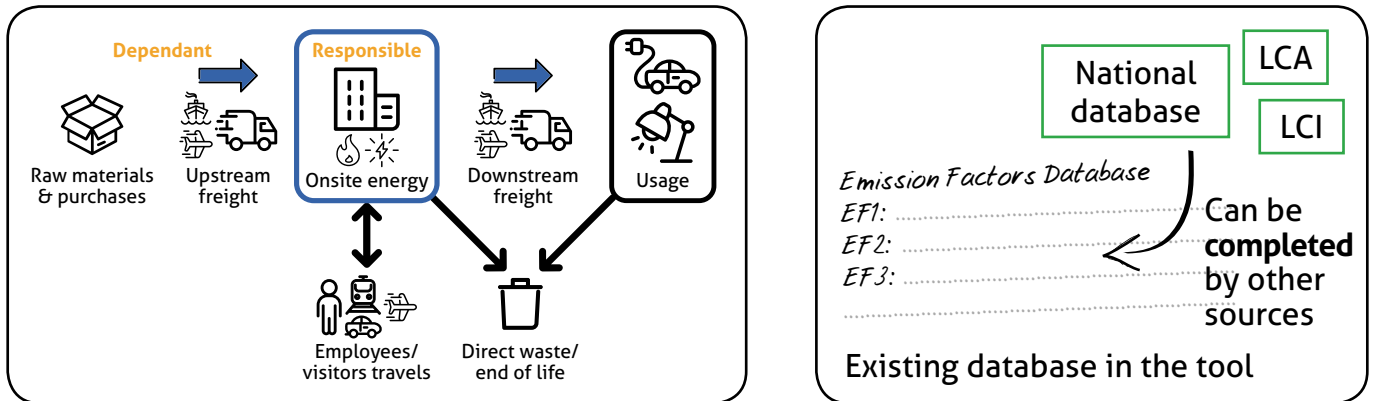

# The Bilan Carbone® CLIM'FOOT calculation tool: HOW DOES IT WORK?

This tool is in the core of the methodology to calculate carbon footprint of organisation.  
An **ambitious objective**: estimate emissions generated by organisations' activities.

Defining the perimeter and make a cartography of the flows

- Excellent recommendations for reporting
- Action plan for GHG emission reduction on a long-term basis

NOW IT IS TIME TO ACT

Ideas

Plan

Action